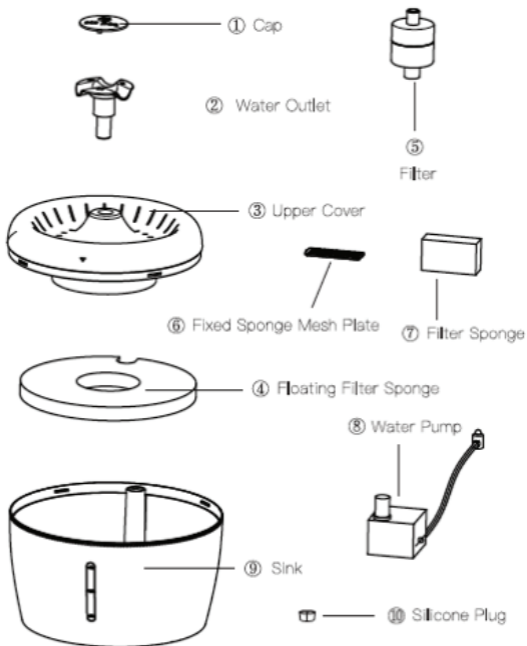

COMPONENTS:

PRODUCT SPECIFICATIONS:

Product Name: Whisper Water Fountain

Output Voltage: 5V

Power Consumption: 2W

Pump: Ultra Low Noise DC Pump

Input: USB cable

Product Dimensions: Circular base

205mm (W) x 183mm (H)

8 in (W) x 7.2 in (H)

Product Weight: 0.9kg (2 lb)

Cord Length: 1.5m (1.6 yd)

Material: High Gloss Anti Bacterial PP Resin

Filtration System: coconut shell activated carbon filter
and plasma exchange resin filter