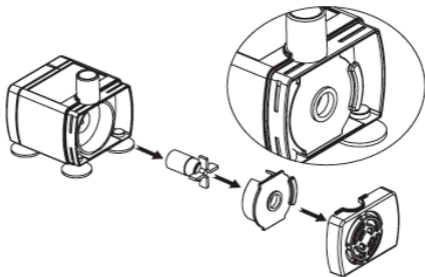

PUMP MAINTENANCE:

To ensure the maximum life of your pump, cleaning is very important.

We suggest a simple clean every two weeks.

1. *Open the pump cover*
2. *Using a coin, a key or fingernail remove the bottom impeller cover*
3. *Remove the impeller and wash the parts in dishwashing liquid with warm water.*

WATER FOUNTAIN MAINTENANCE:

** Avoid the USB port when cleaning your device.

Use a soft cloth or sponge together with mild detergent to clean the inside and outside of your fountain.

Use only fresh water to wash the sponge filter, avoid detergents

Never use hot water, gasoline, alcohol or organic solvents to clean the water dispenser.